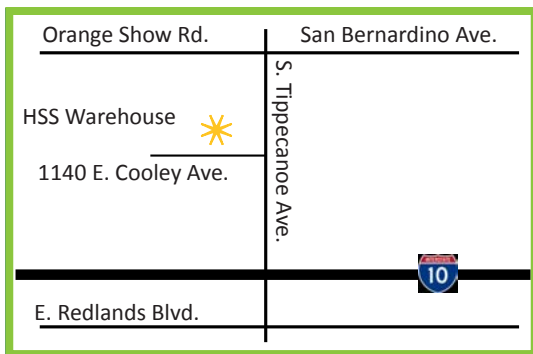

Please deliver your new and unwrapped gifts to:

San Bernardino County HSS Warehouse
1140 E. Cooley Ave. San Bernardino, CA

Between December 1 - 15, 2018
10 am - 4 pm
Monday - Friday

From I-10 proceed north on Tippecanoe one mile, then turn left on Cooley Ave. Enter the 4th driveway on the right. We are behind the building to the right. Look for the loading dock and Children's Fund signs.

Thank you for giving our vulnerable youth hope for brighter tomorrows!