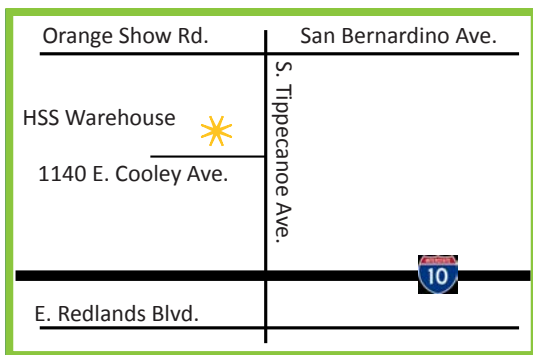

Please deliver your new and unwrapped gifts to:

San Bernardino County HSS Warehouse
1140 E. Cooley Ave. San Bernardino, CA

Between December 1 - 15, 2018
10 am - 4 pm
Monday - Friday

From I-10 proceed north on Tippecanoe one mile, then turn left on Cooley Ave. Enter the 4th driveway on the right. We are behind the building to the right. Look for the loading dock and Children's Fund signs.

Between December 1 - 15, 2018
10 am - 4 pm
Monday - Friday

From I-10 proceed north on Tippecanoe one mile, then turn left on Cooley Ave. Enter the 4th driveway on the right. We are behind the building to the right. Look for the loading dock and Children's Fund signs.