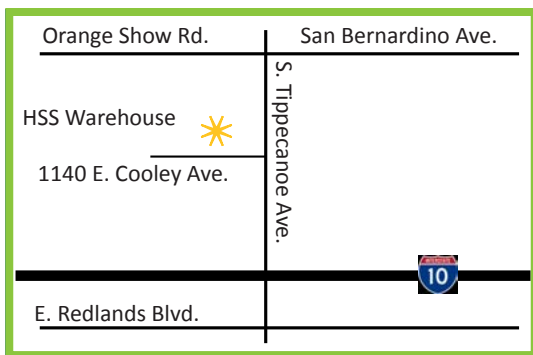

Between December 1 - 15, 2018
10 am - 4 pm
Monday - Friday

From I-10 proceed north on Tippecanoe one mile, then turn left on Cooley Ave. Enter the 4th driveway on the right. We are behind the building to the right. Look for the loading dock and Children's Fund signs.

Helpful Gift Ideas

- Arts & Craft Sets
- Barbie Dolls
- Bicycle w/Helmet
- Books
- Dress-up Sets

Girl:
Age
6-8

Please deliver your new and unwrapped gifts to:

San Bernardino County HSS Warehouse
1140 E. Cooley Ave. San Bernardino, CA