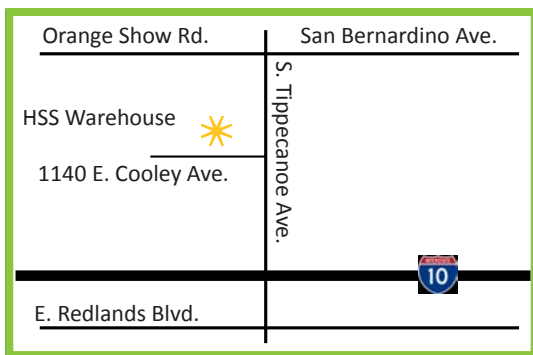

Between December 1 - 15, 2018
10 am - 4 pm
Monday - Friday

From I-10 proceed north on Tippecanoe one mile, then turn left on Cooley Ave. Enter the 4th driveway on the right. We are behind the building to the right. Look for the loading dock and Children's Fund signs.