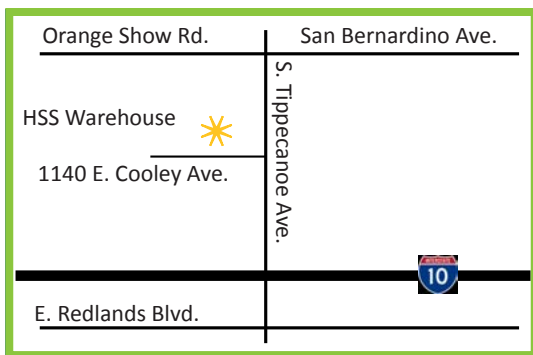

Please deliver your new and unwrapped gifts to:

San Bernardino County HSS Warehouse
1140 E. Cooley Ave. San Bernardino, CA

Between December 1 - 15, 2018
10 am - 4 pm
Monday - Friday

From I-10 proceed north on Tippecanoe one mile, then turn left on Cooley Ave. Enter the 4th driveway on the right. We are behind the building to the right. Look for the loading dock and Children's Fund signs.

Thank you for giving our vulnerable youth hope for brighter tomorrows!