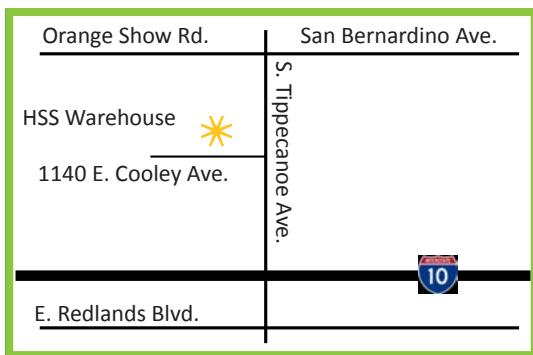

Please deliver your new and unwrapped gifts to:

San Bernardino County HSS Warehouse
1140 E. Cooley Ave. San Bernardino, CA

Between December 1 - 15, 2018
10 am - 4 pm
Monday - Friday

From I-10 proceed north on Tippecanoe one mile, then turn left on Cooley Ave. Enter the 4th driveway on the right. We are behind the building to the right. Look for the loading dock and Children's Fund signs.

Helpful Gift Ideas

- Arts & Craft Sets
- Action Figures
- Bicycle w/Helmet
- Books
- Educational Toys
- Games or Puzzles

Boy:
Age
6-8

Please deliver your new and unwrapped gifts to:

San Bernardino County HSS Warehouse
1140 E. Cooley Ave. San Bernardino, CA

Between December 1 - 15, 2018
10 am - 4 pm
Monday - Friday

From I-10 proceed north on Tippecanoe one mile, then turn left on Cooley Ave. Enter the 4th driveway on the right. We are behind the building to the right. Look for the loading dock and Children's Fund signs.